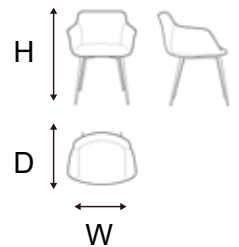

Materials:

Material: Textile

Frame: Metal

Back: Moulded Foam

Seat : Moulded Foam

Leg: Metal - Finishing: Powder Coated

Dimensions:

(cm): W 54 x D 60 x H74

(inch):W 21.3 x D 23.6 x H 29.1

Seat Height: 45 cm

Seat Depth : 46 cm

Weight : 9.3kg

Assembly Instructions

Assembling this product is simple. Just follow the provided instructions, and we're certain you can do it on your own without needing any extra help from us.