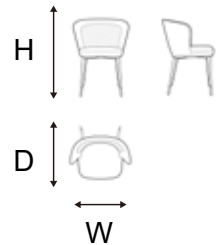

Dimensions:

(cm): W 55 x D 58 x H 76

(inch): W 22 x D 23 x H 30

Seat Height: 47 cm

Seat Depth : 41 cm

Weight : 9.6 kg

Assembly Instructions

Assembling this product is simple. Just follow the provided instructions, and we're certain you can do it on your own without needing any extra help from us.